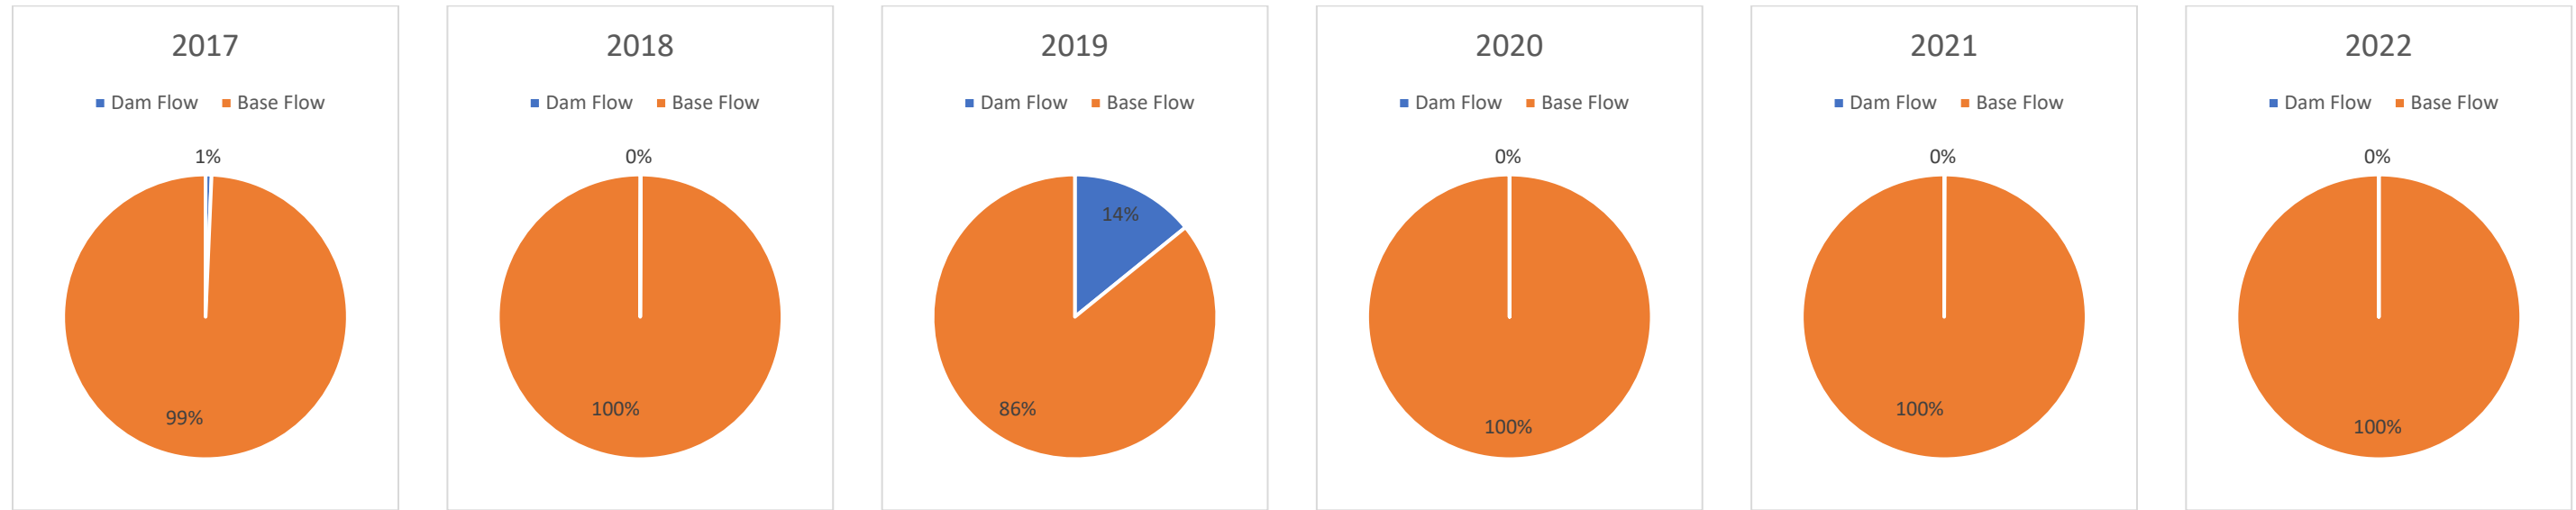

Englishman River Base Flow and Dam Flow Daily Flow Percentage / Monthly Average

June

July

Englishman River Base Flow and Dam Flow Daily Flow Percentage / Monthly Average

August

September

Englishman River Base Flow and Dam Flow Daily Flow Percentage / Monthly Average