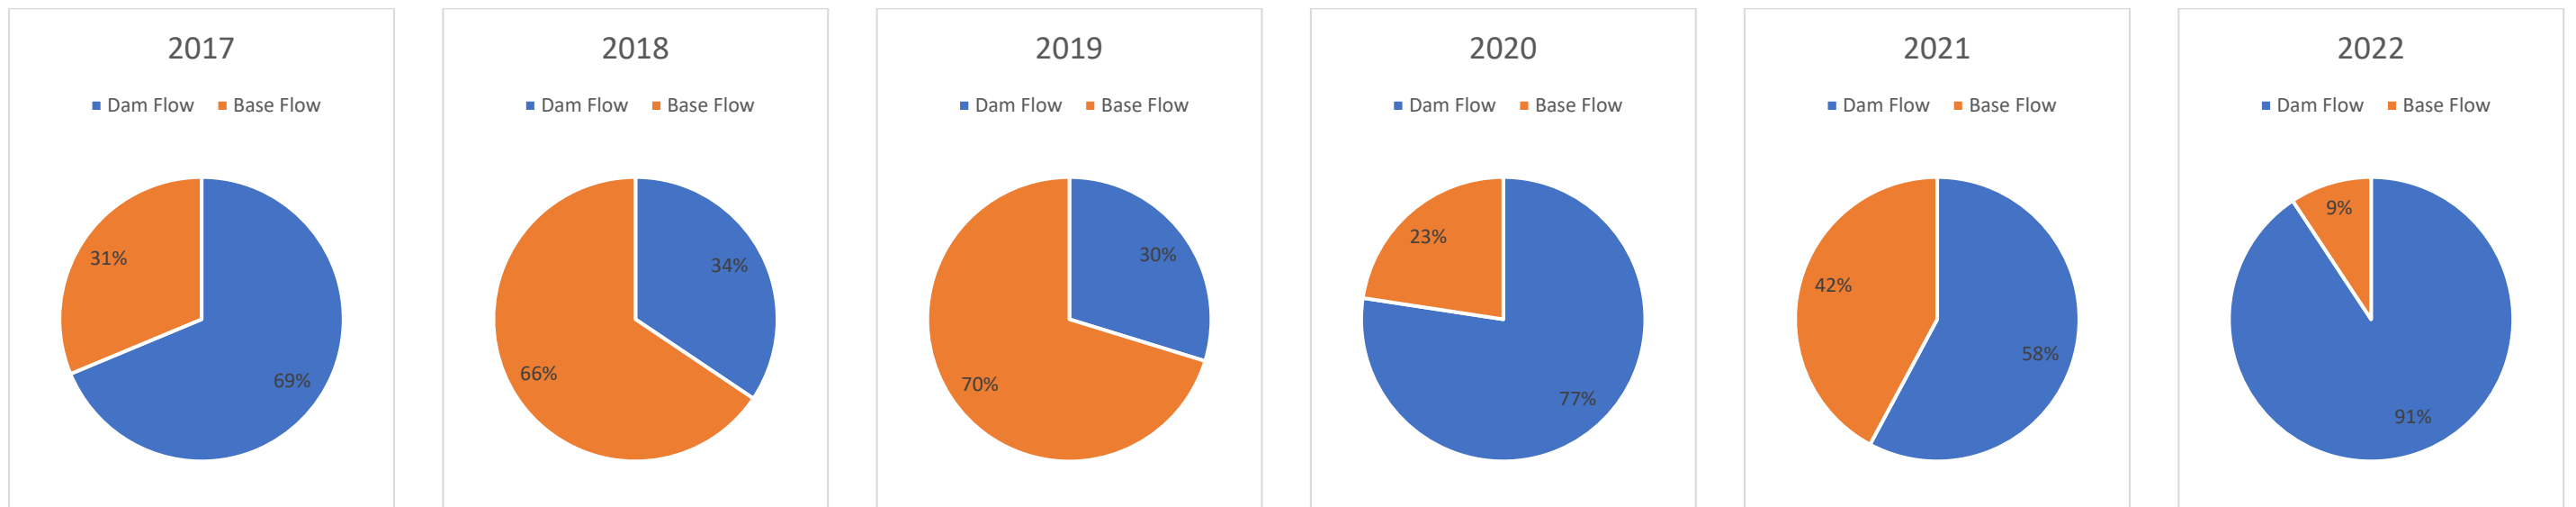

Englishman River Base Flow and Dam Flow Daily Flow Percentage / Monthly Average

June

July

Englishman River Base Flow and Dam Flow Daily Flow Percentage / Monthly Average

August

September

Englishman River Base Flow and Dam Flow Daily Flow Percentage / Monthly Average