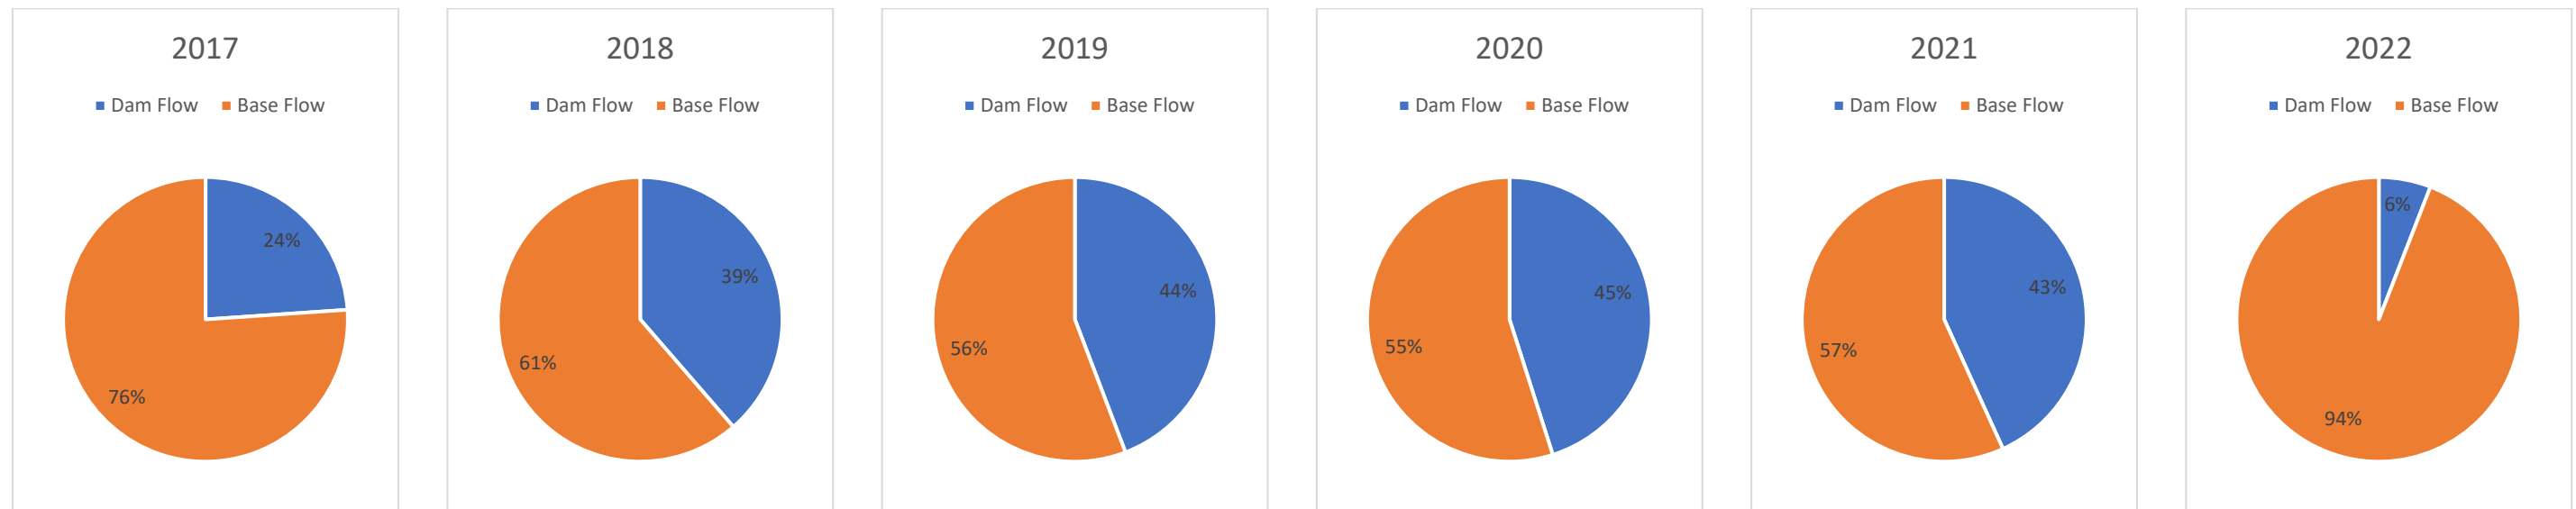

Englishman River Base Flow and Dam Flow Daily Flow Percentage / Monthly Average

June

July

Englishman River Base Flow and Dam Flow Daily Flow Percentage / Monthly Average

August

September

Englishman River Base Flow and Dam Flow Daily Flow Percentage / Monthly Average