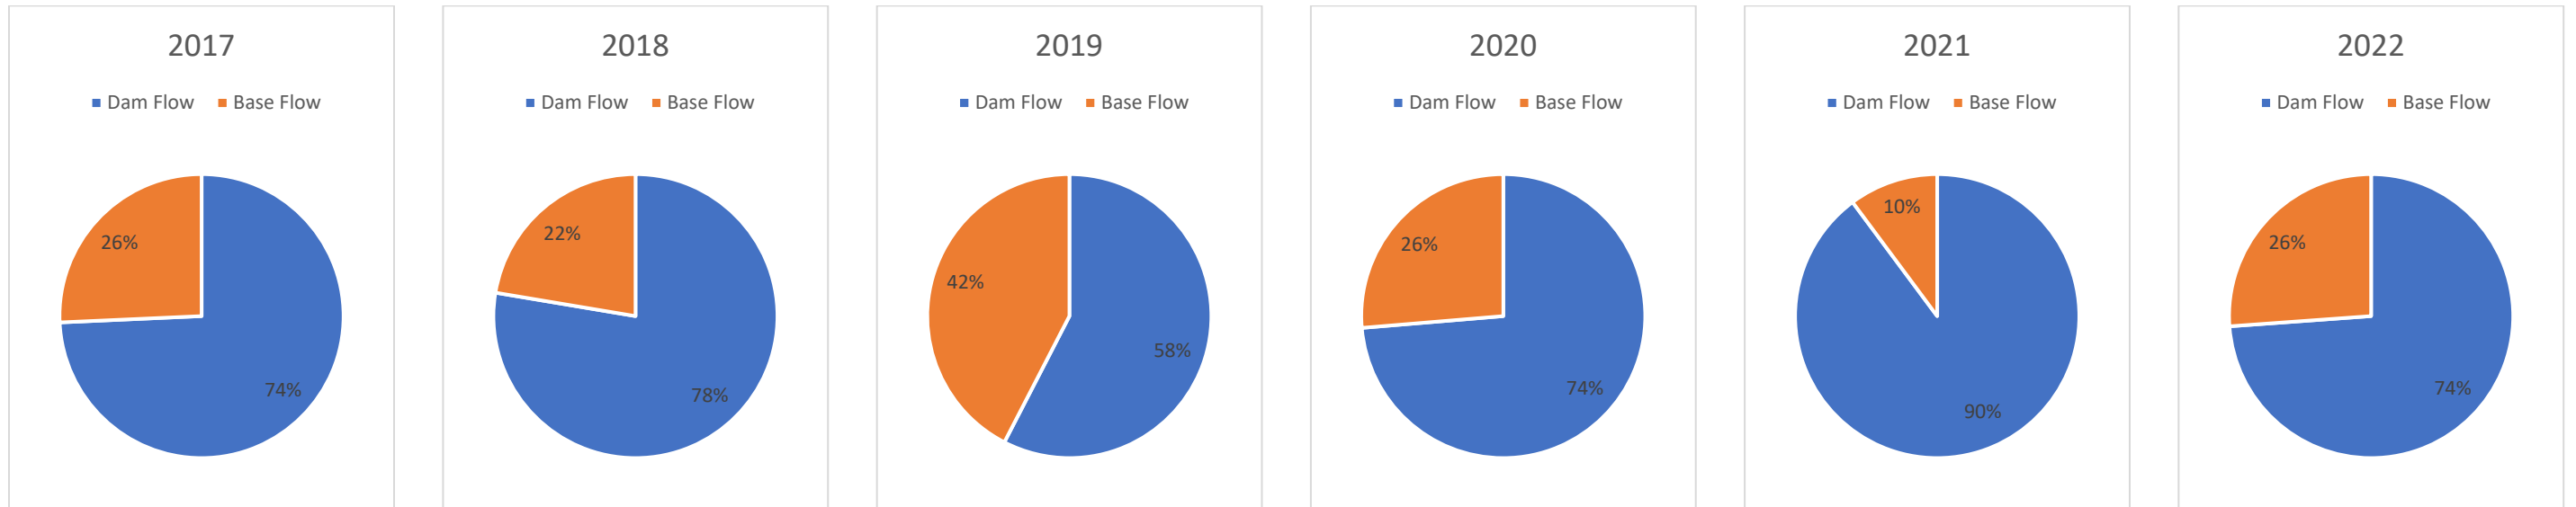

Englishman River Base Flow and Dam Flow Daily Flow Percentage / Monthly Average

June

July

Englishman River Base Flow and Dam Flow Daily Flow Percentage / Monthly Average

August

September

Englishman River Base Flow and Dam Flow Daily Flow Percentage / Monthly Average