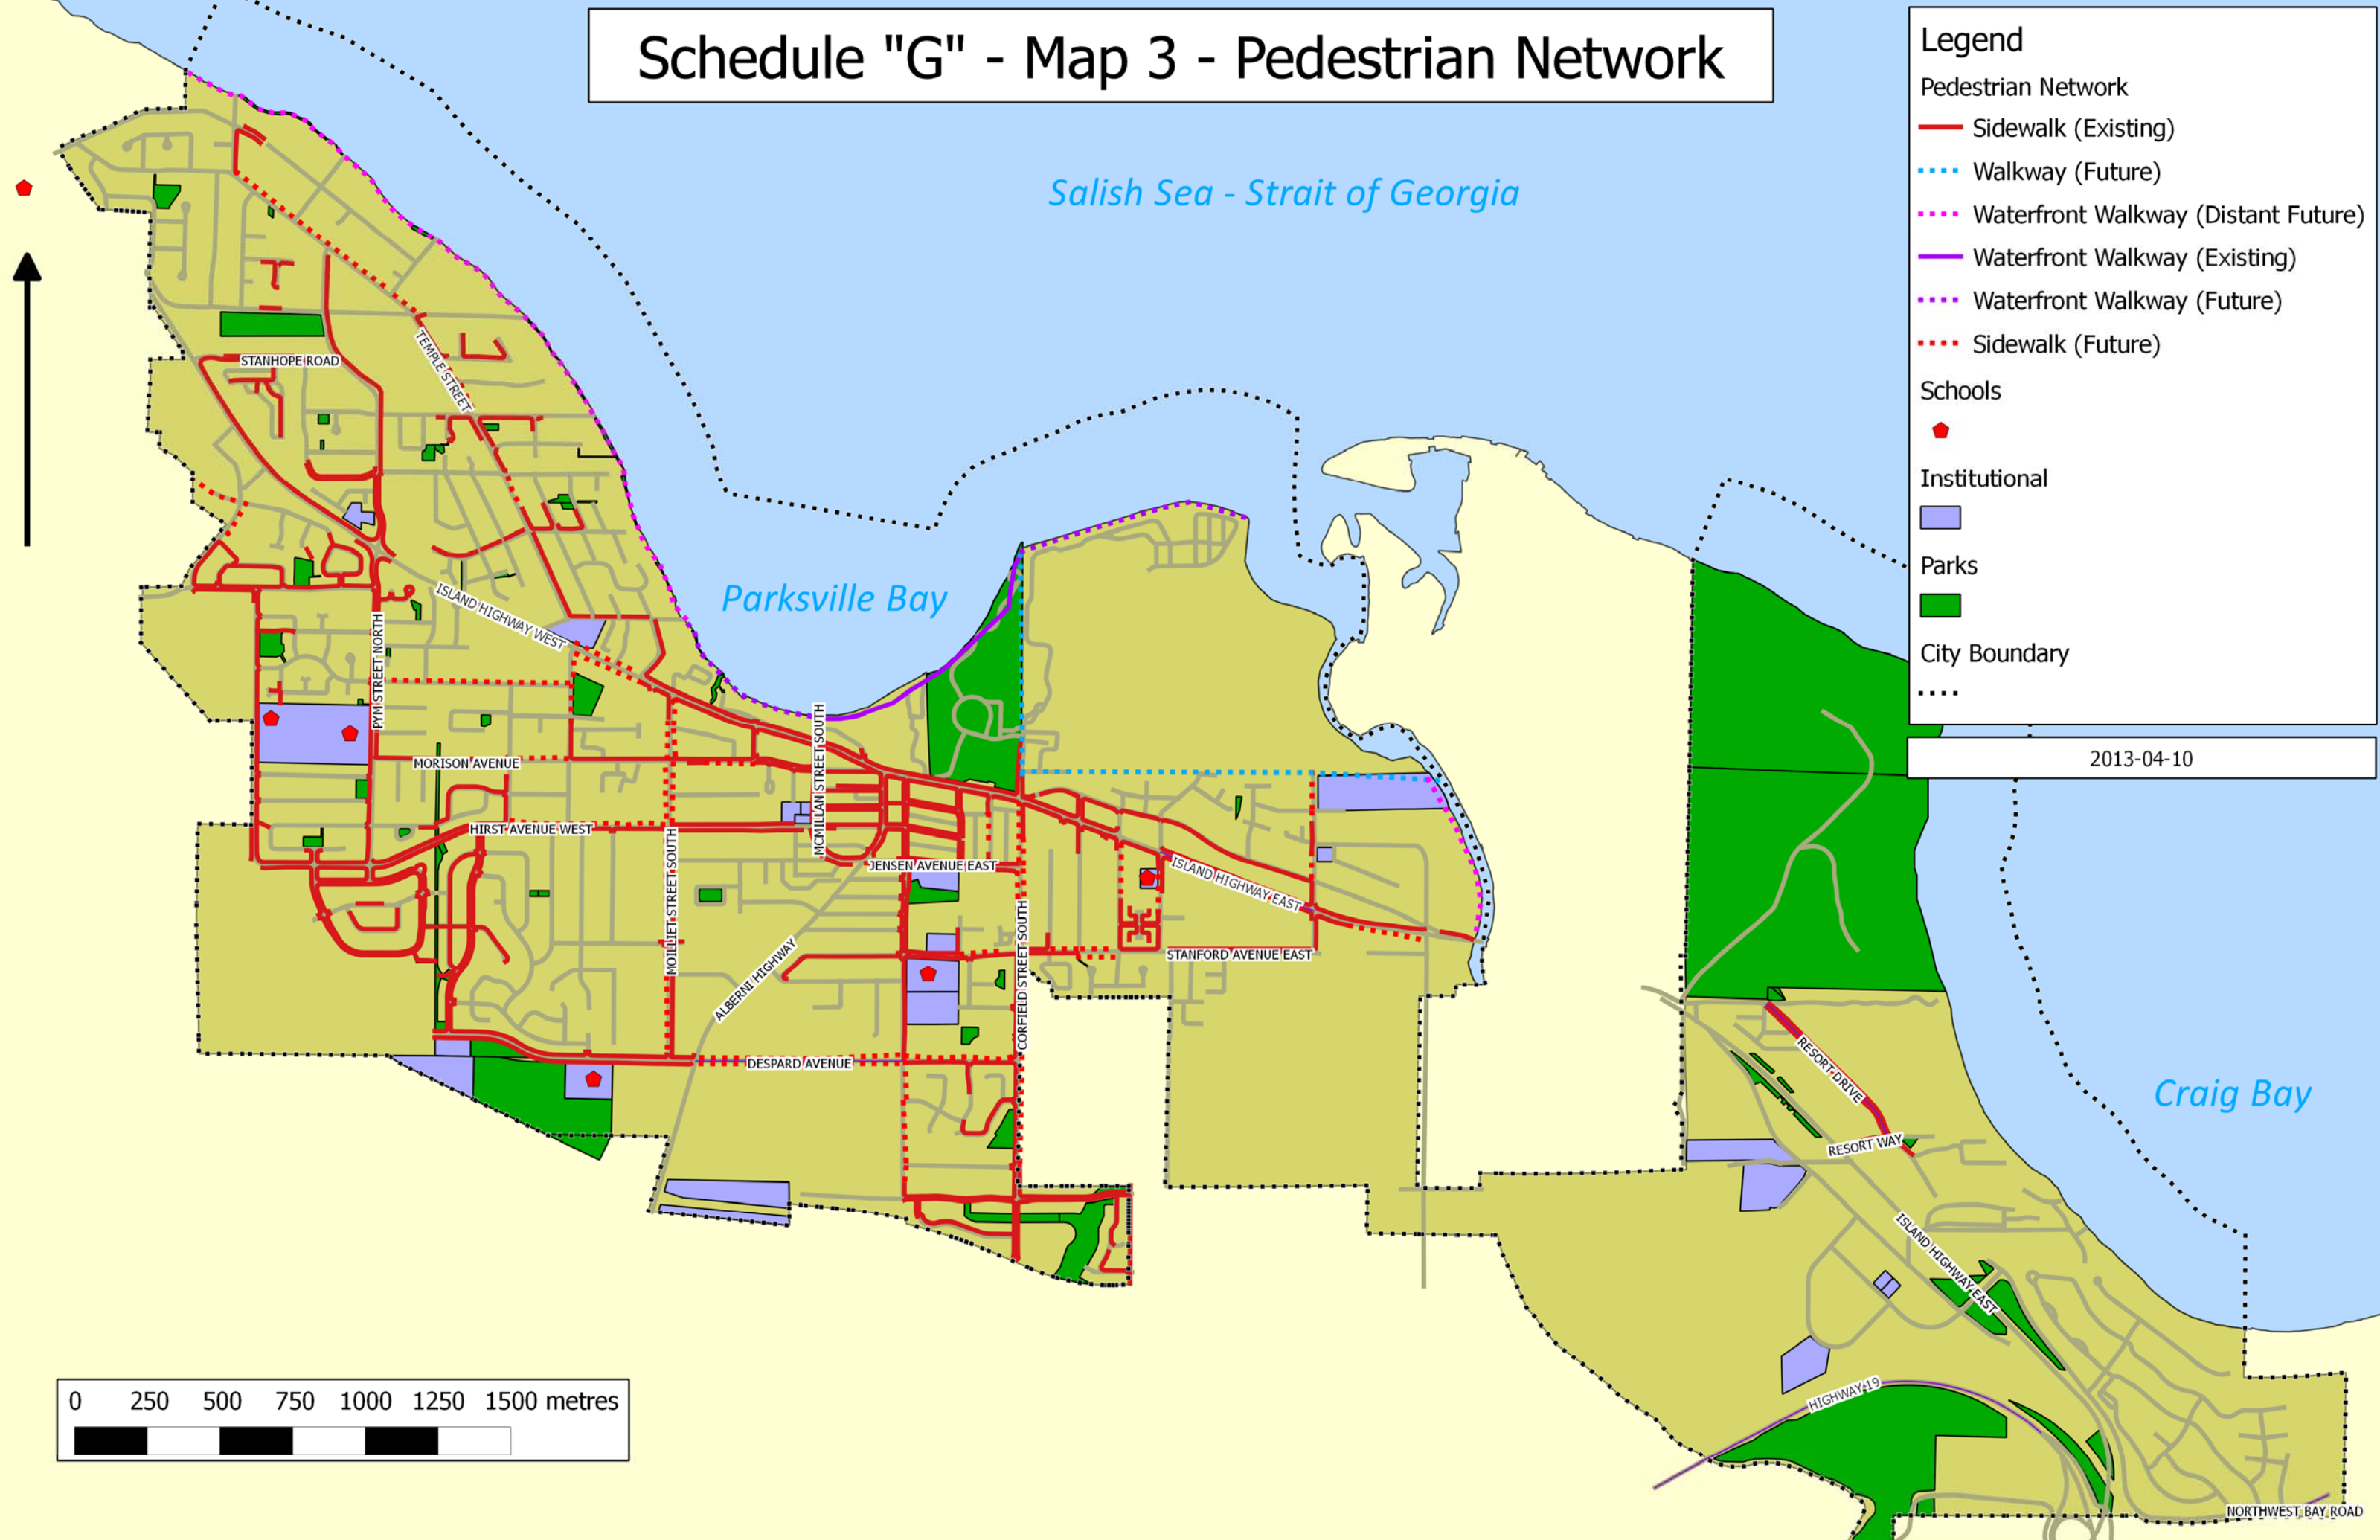

Schedule "G" - Map 3 - Pedestrian Network

Legend

Pedestrian Network

- Sidewalk (Existing)
- ⋯ Walkway (Future)
- ⋯ Waterfront Walkway (Distant Future)
- Waterfront Walkway (Existing)
- ⋯ Waterfront Walkway (Future)
- ⋯ Sidewalk (Future)

Schools

- ◆

Institutional

-

Parks

-

City Boundary

- ⋯

2013-04-10

NORTHWEST BAY ROAD