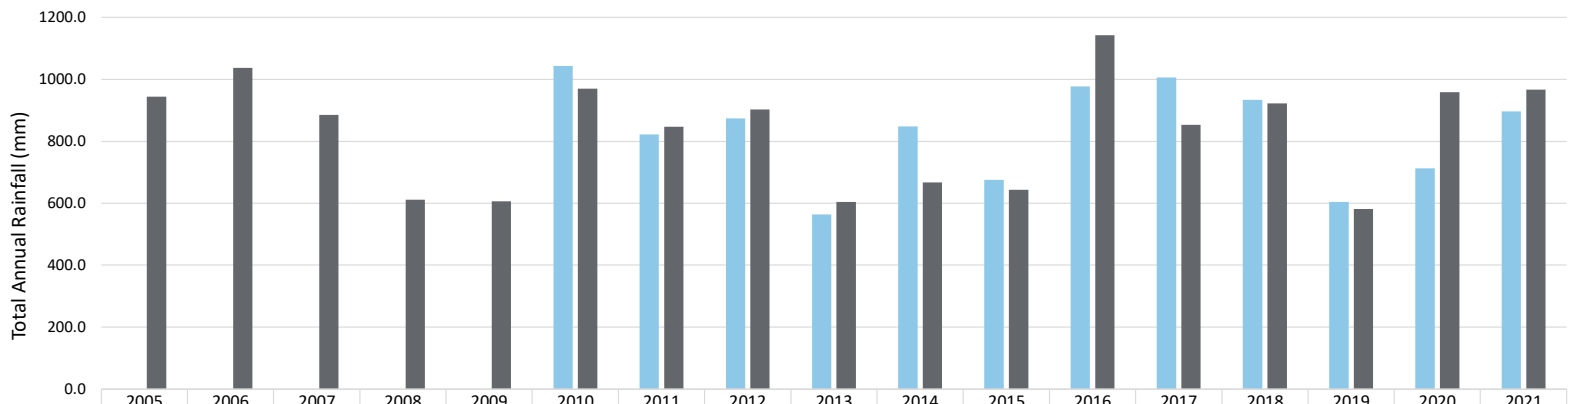

### City of Parkville Annual Rainfall

■ Parkville Community Park Rainfall Gauge	2005	2006	2007	2008	2009	2010	2011	2012	2013	2014	2015	2016	2017	2018	2019	2020	2021
■ Parkville Operations Rainfall Gauge	944.2	1036.8	884.8	611.6	606.2	970.2	846.8	902.4	603.8	666.6	642.8	1142.4	853.6	923.0	581.0	958.2	966.8

Year and Annual Rainfall in millimetres (mm)