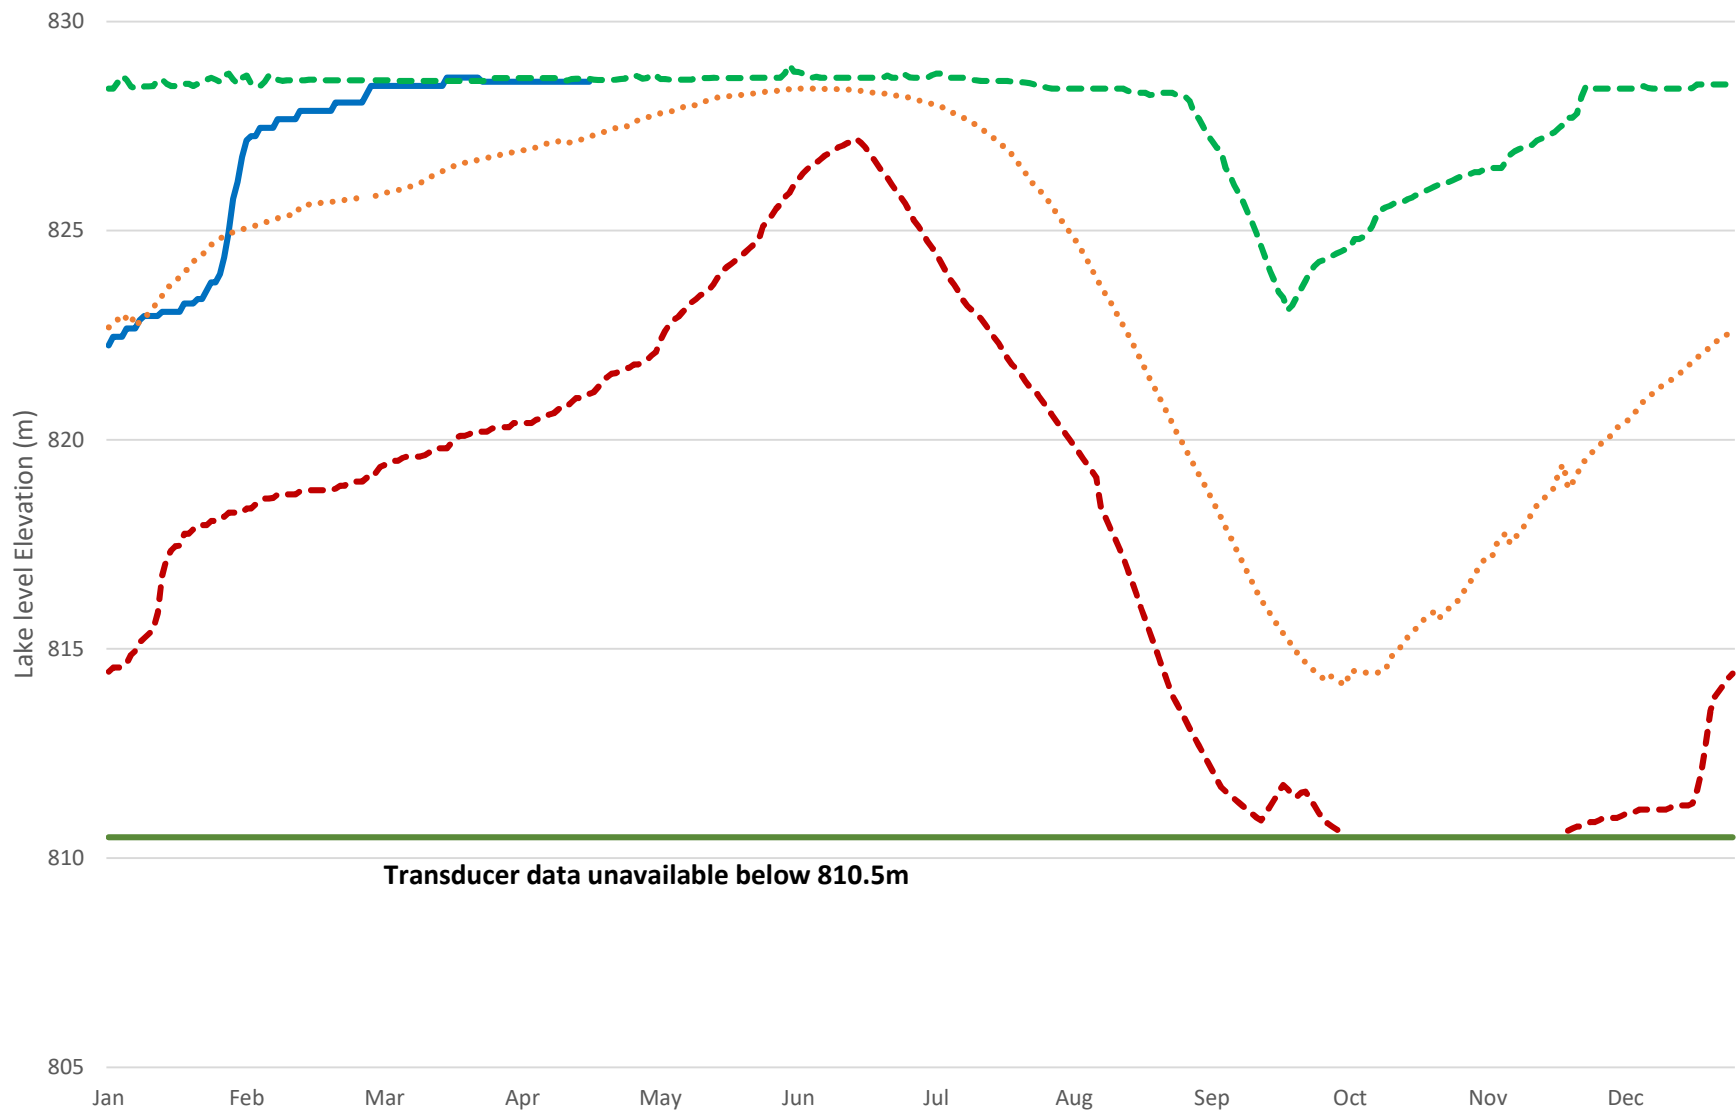

Arrowsmith Dam Lake Level

Transducer data unavailable below 810.5m

— 2024 - - - Historical Maximum 2003-2023 - - - Historical Minimum 2003-2023 . . . Average 2003 to 2023