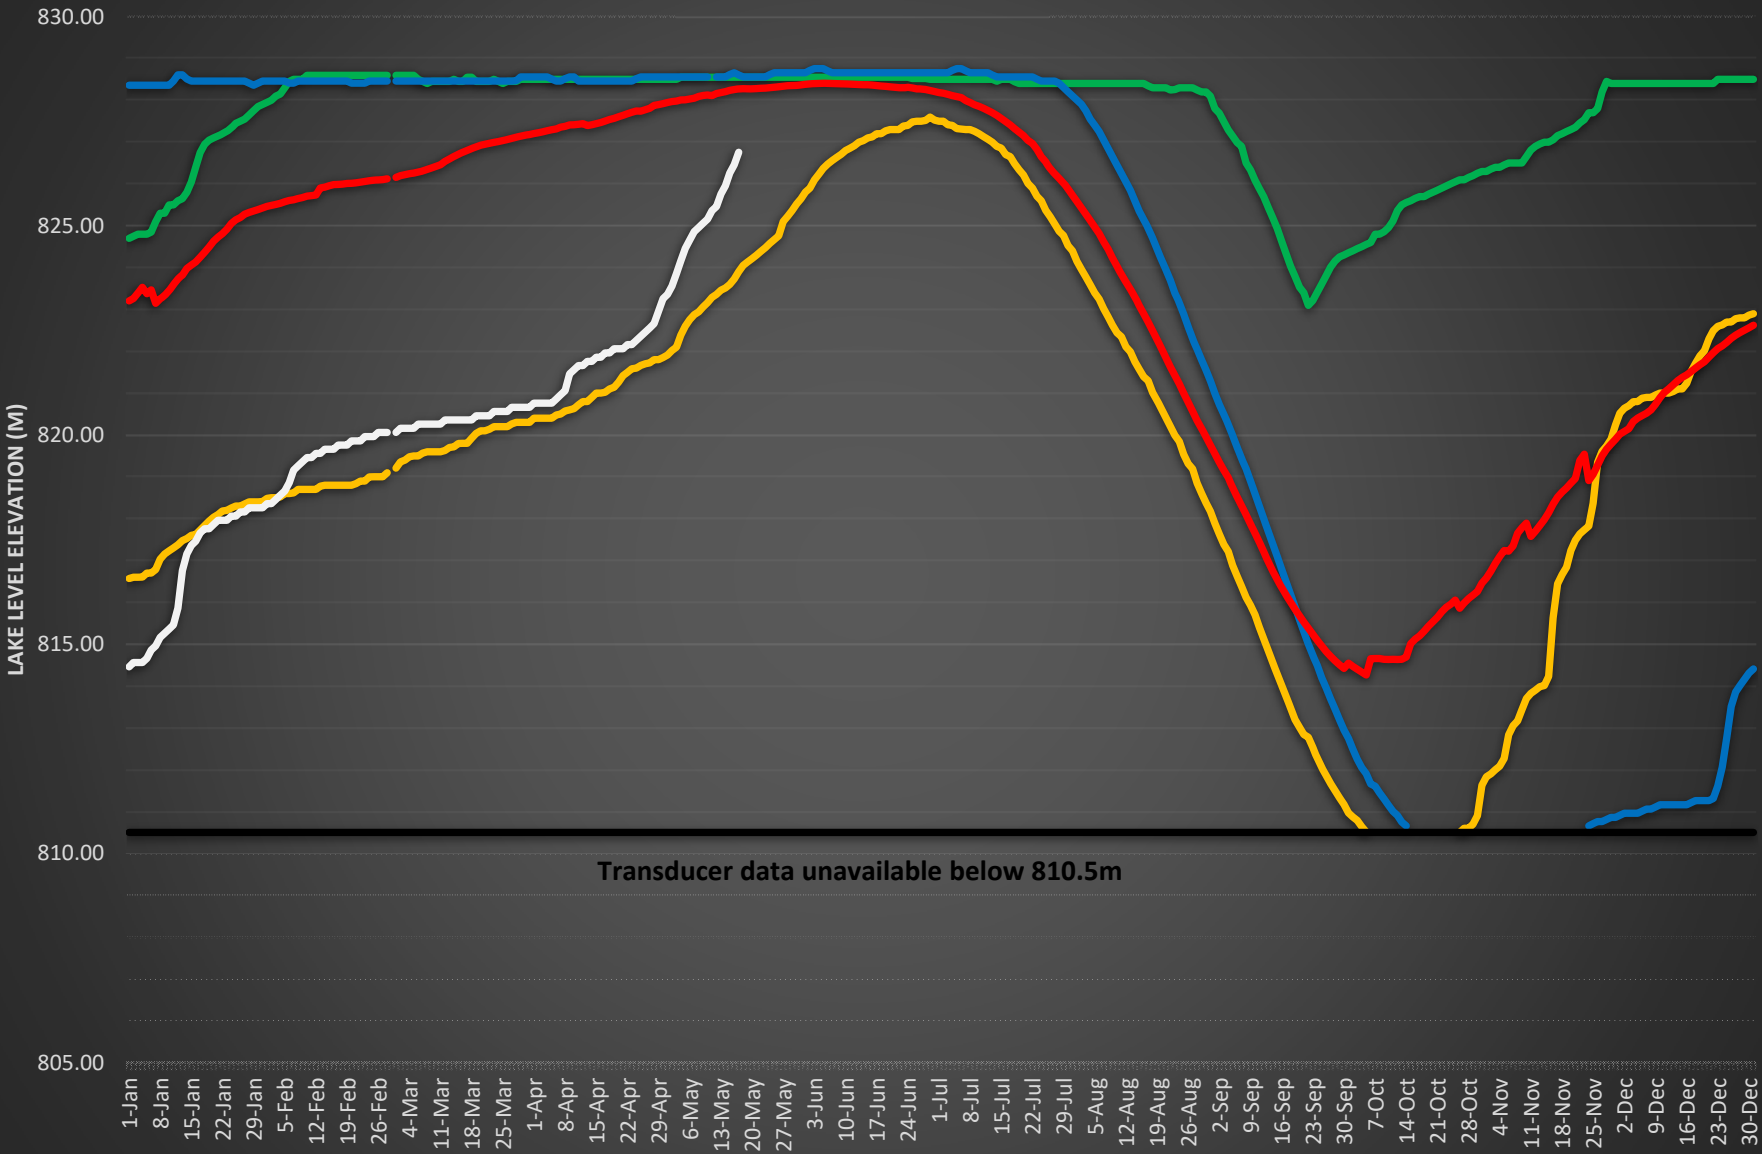

Dam Lake Level

Transducer data unavailable below 810.5m

2009 2011 2022 2023 Average 2003 to 2022