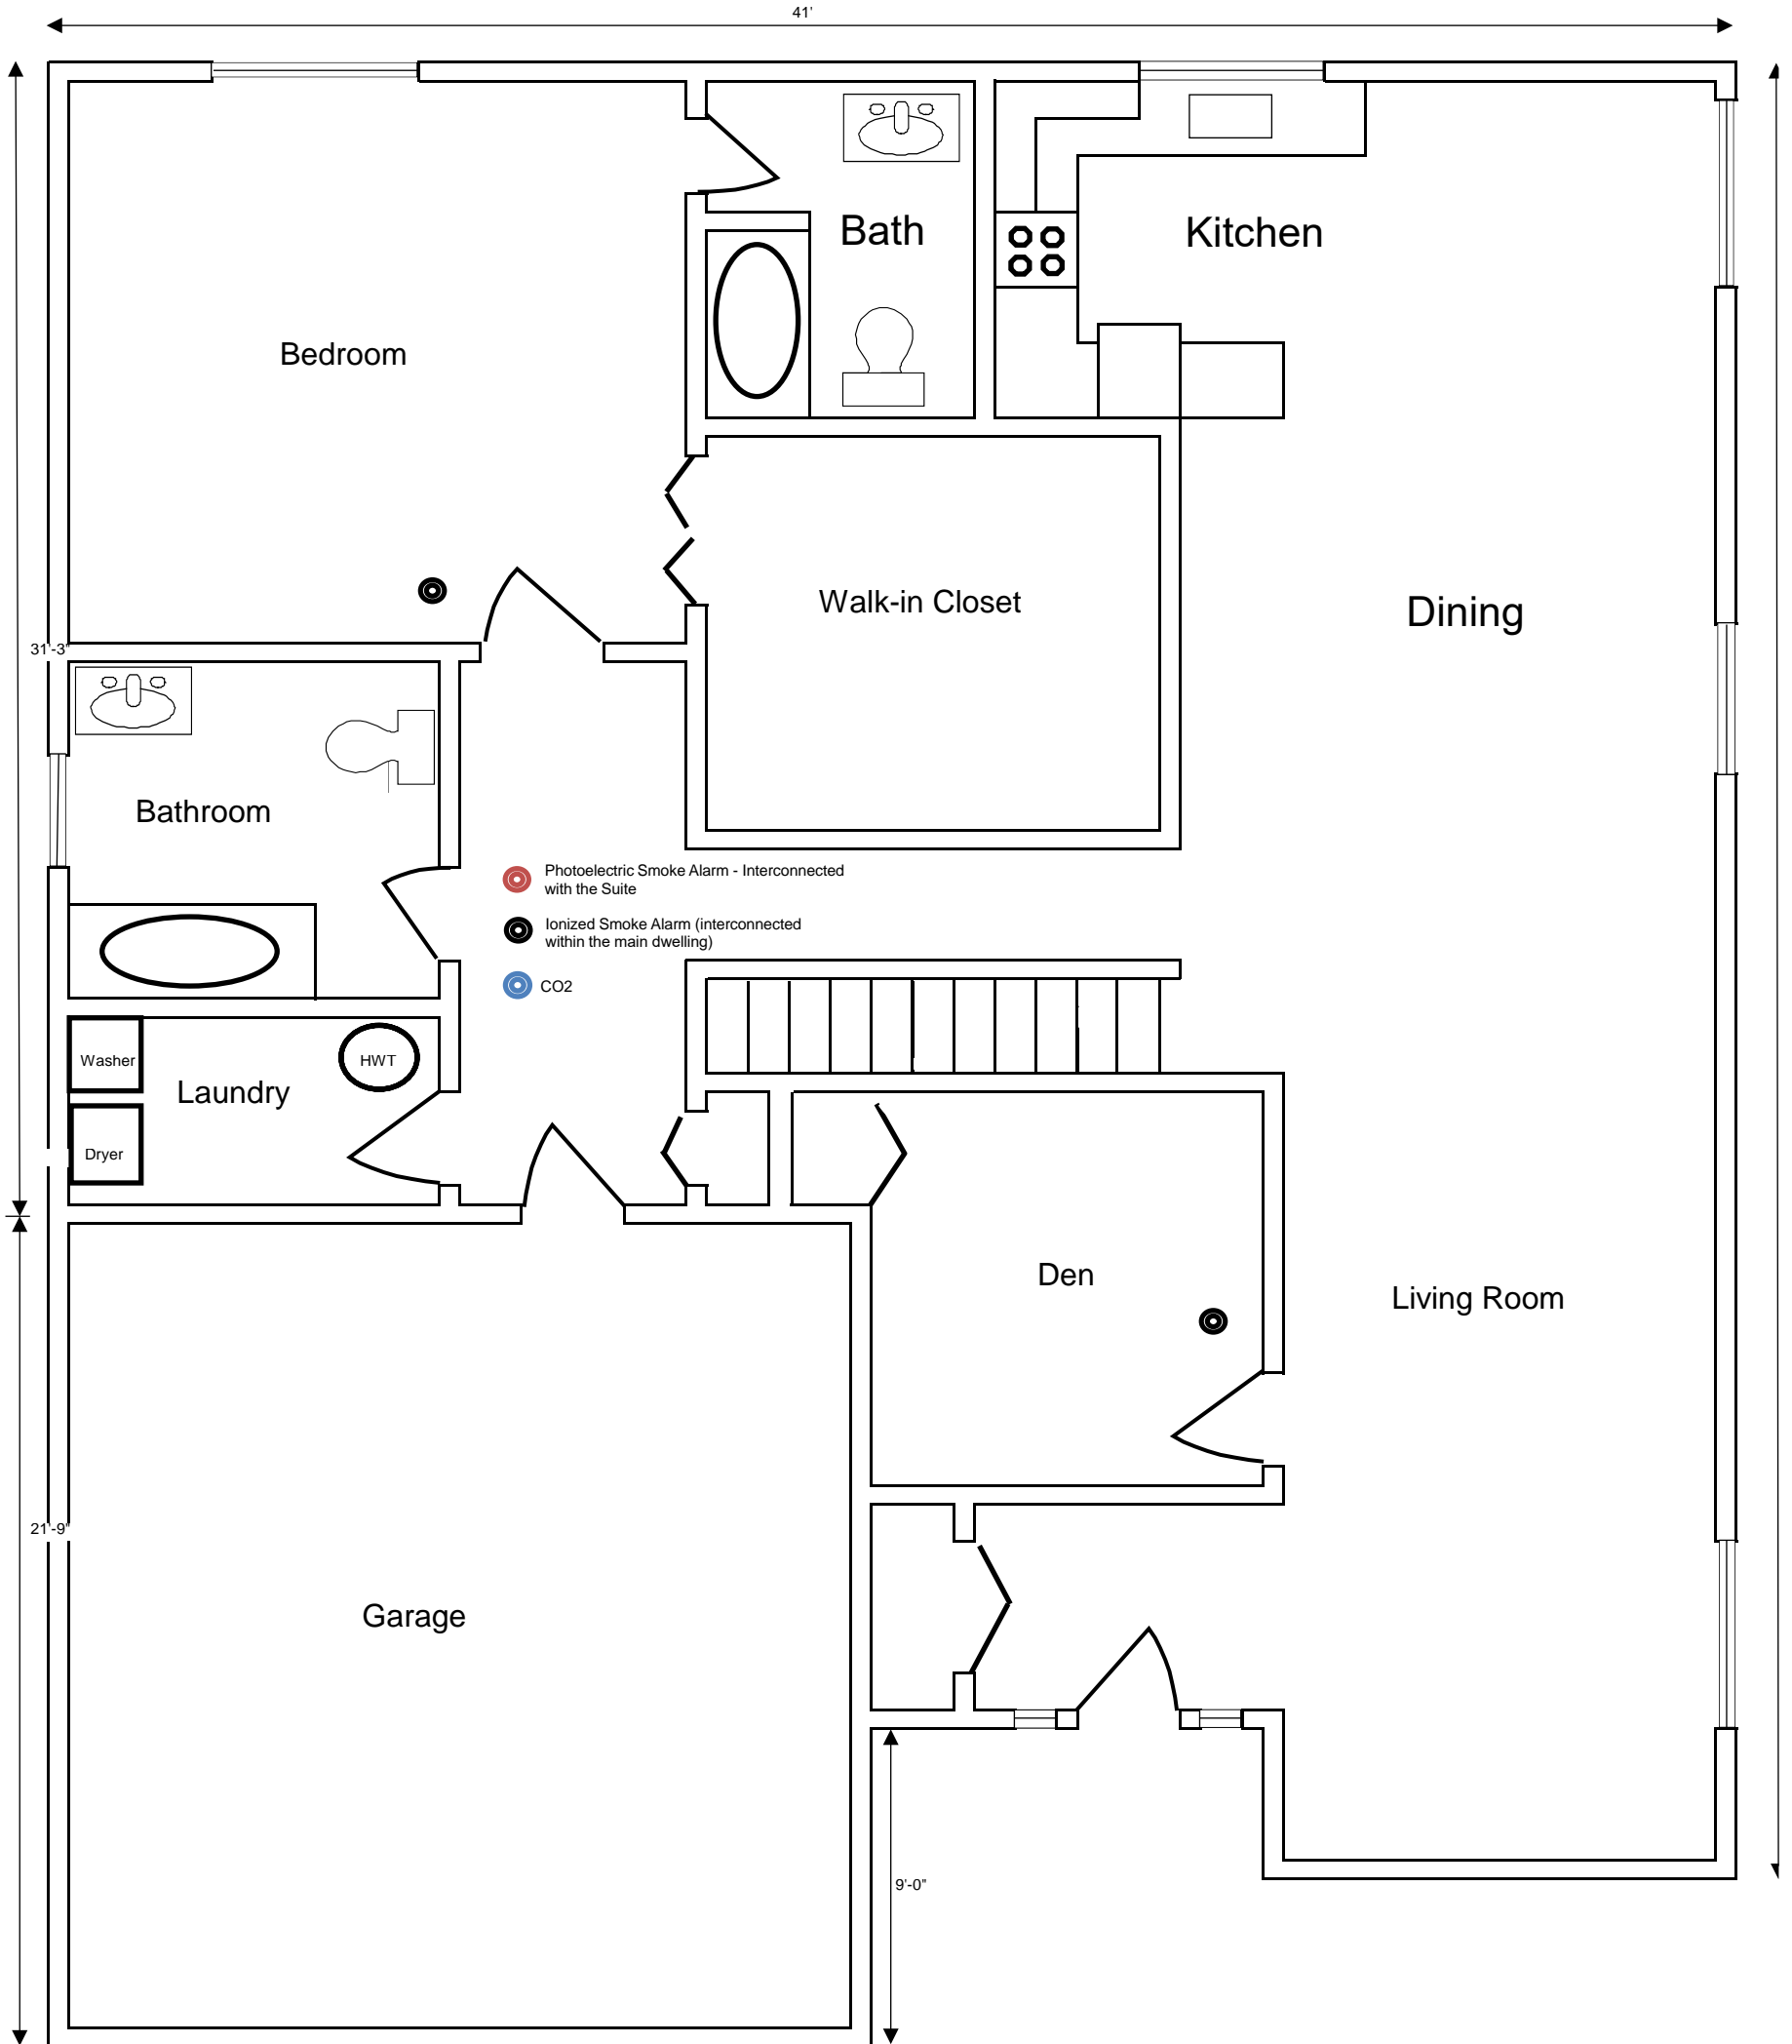

Lower floor layout

Scale 1/4" = 1ft

Minimum Page size 11"x17"

Include Dimensions

Main floor layout

Scale 1/4" = 1ft

Minimum Page size 11"x17"