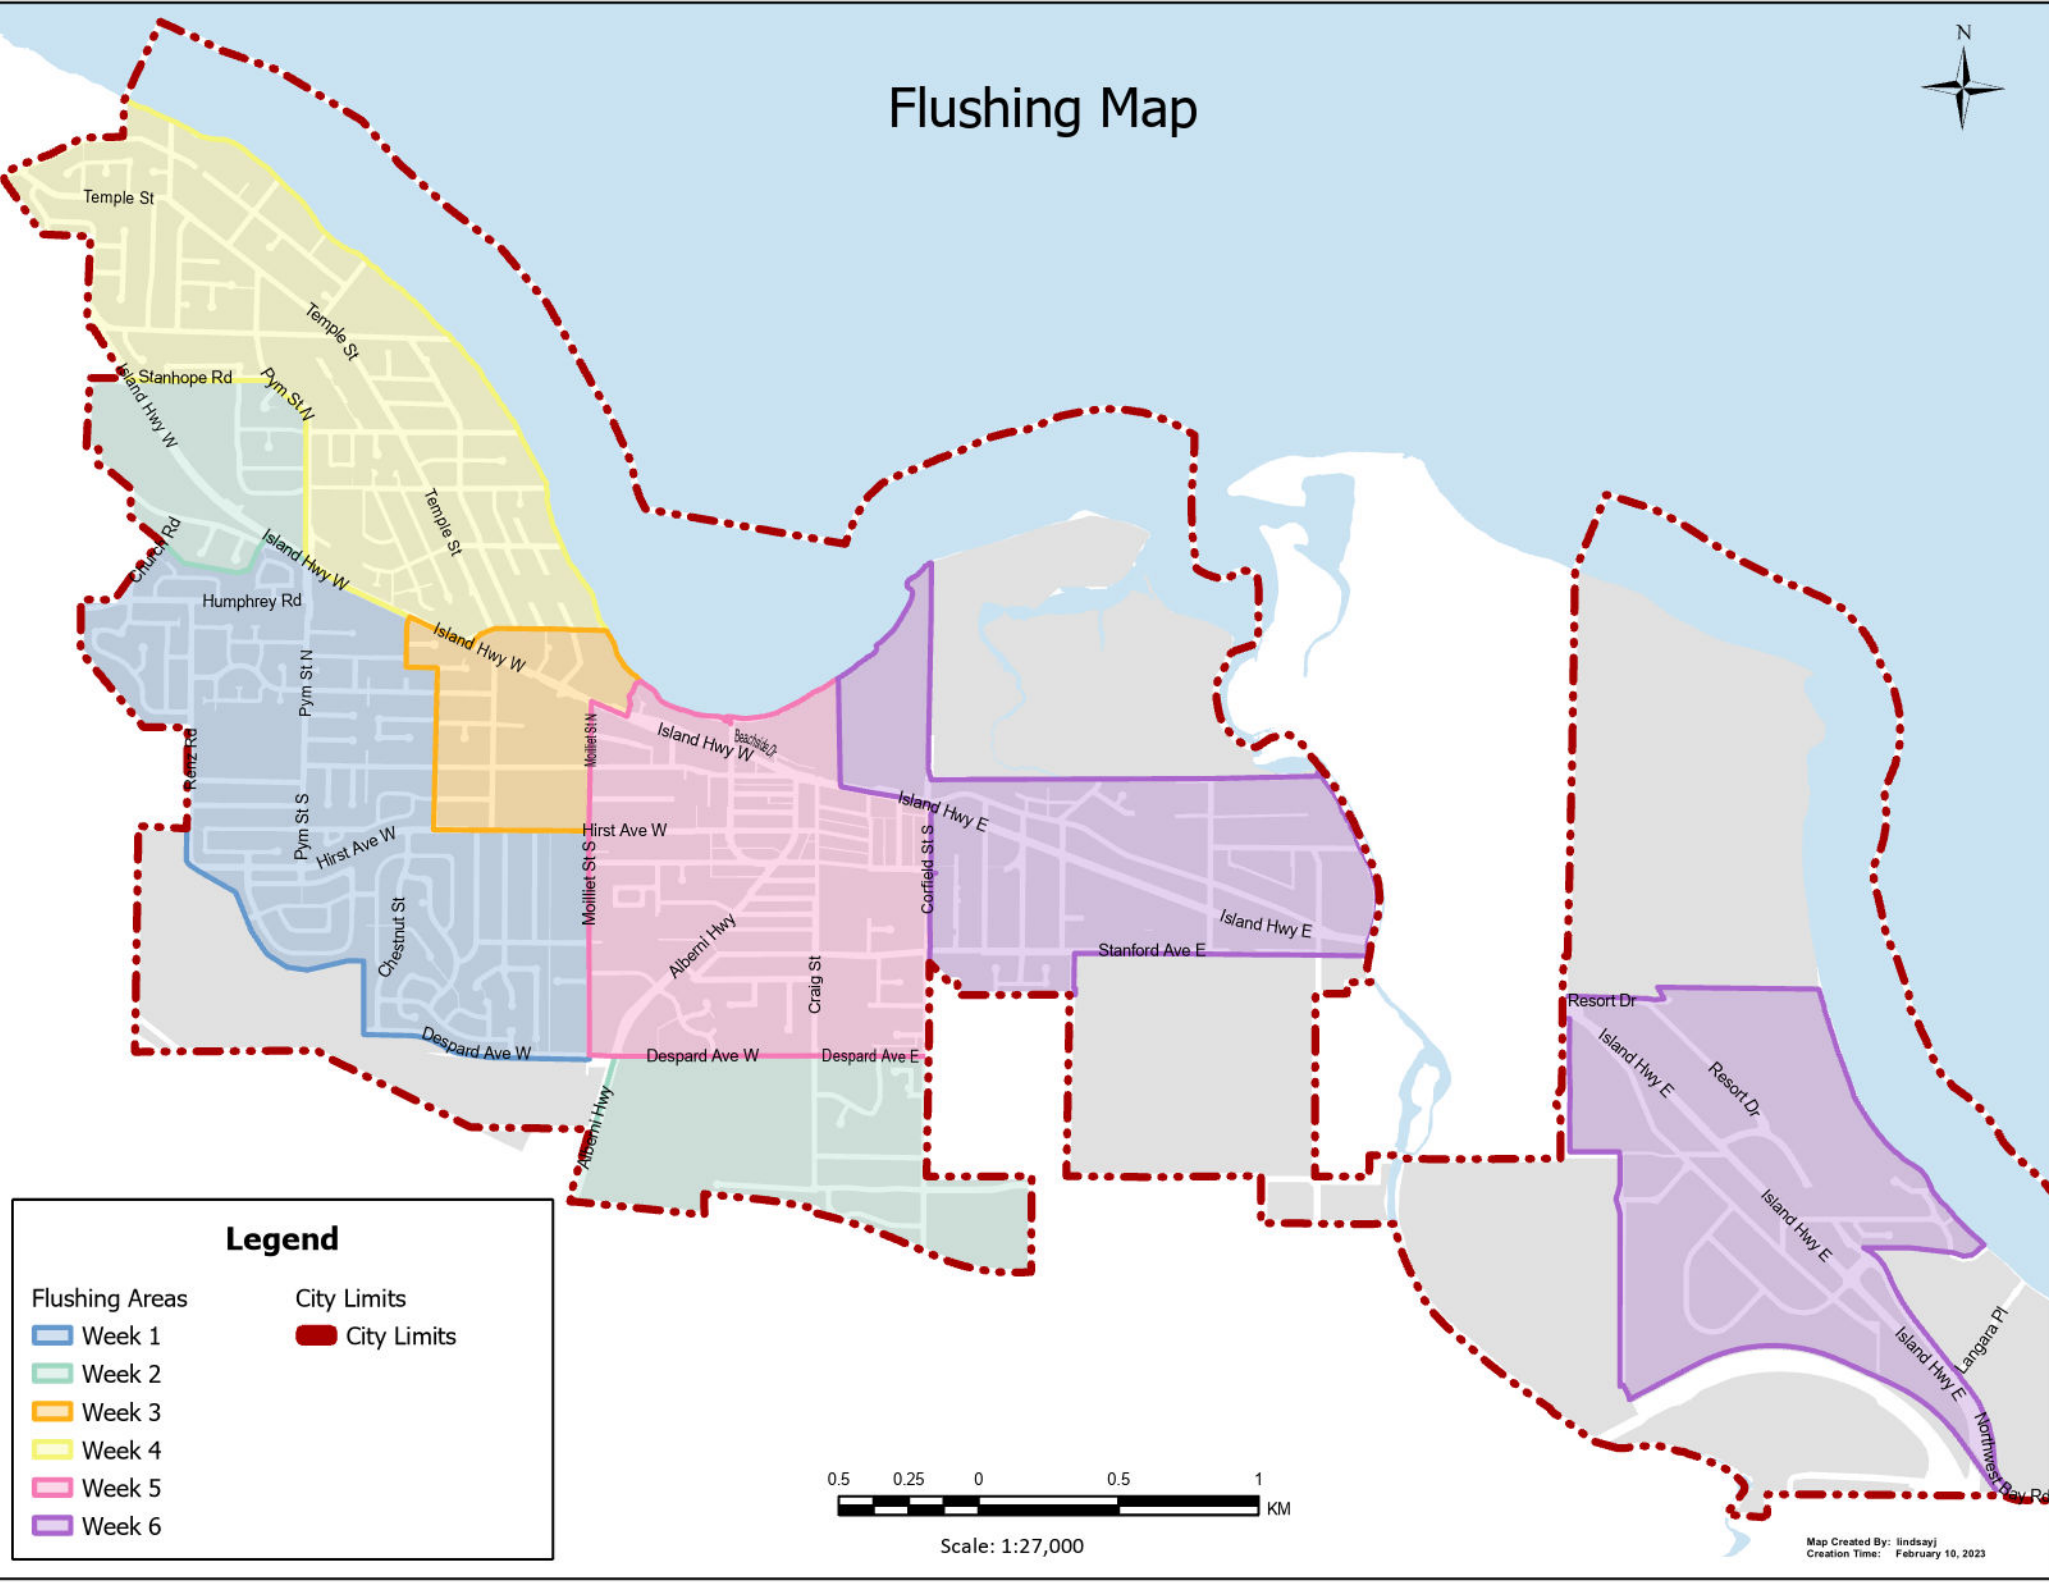

Flushing Map

Legend

- Flushing Areas
 - Week 1 (Blue)
 - Week 2 (Green)
 - Week 3 (Orange)
 - Week 4 (Yellow)
 - Week 5 (Pink)
 - Week 6 (Purple)
- City Limits (Red Dotted Line)

Scale: 1:27,000